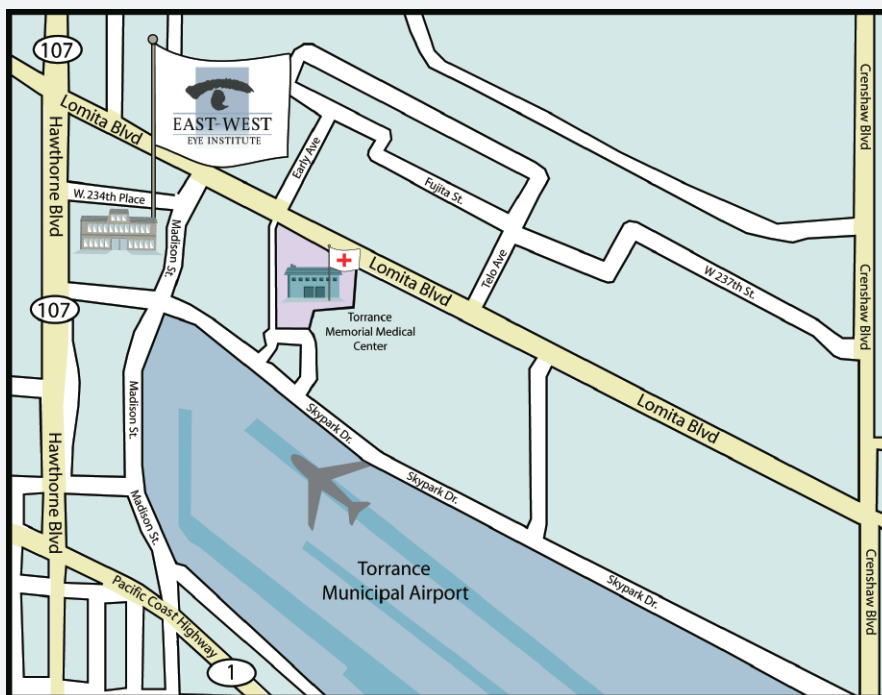

Building #8
(310) 373-6708
23441 Madison Street, Suite 120
Torrance, CA 90505

From the North

Exit the 405 freeway and head south on Hawthorne Blvd. for approx 4.5 miles,
Turn left on Lomita Blvd.,
Turn right on Madison St.,
Turn right into the parking lots of the Skypark complex,
We are located in building #8.

From the East

Take the 405 freeway north,
Take the Wilmington Ave exit and turn left,
Turn right on E. Lomita Blvd.,
Turn left onto Madison St.,
Turn right into the parking lots of the Skypark complex,
We are located in building #8.

From the West

Take Pacific Coast Highway east,
Turn left on Madison St.,
Pass Skypark drive,
Turn left into the parking lots of the Skypark complex,
We are located in building #8.